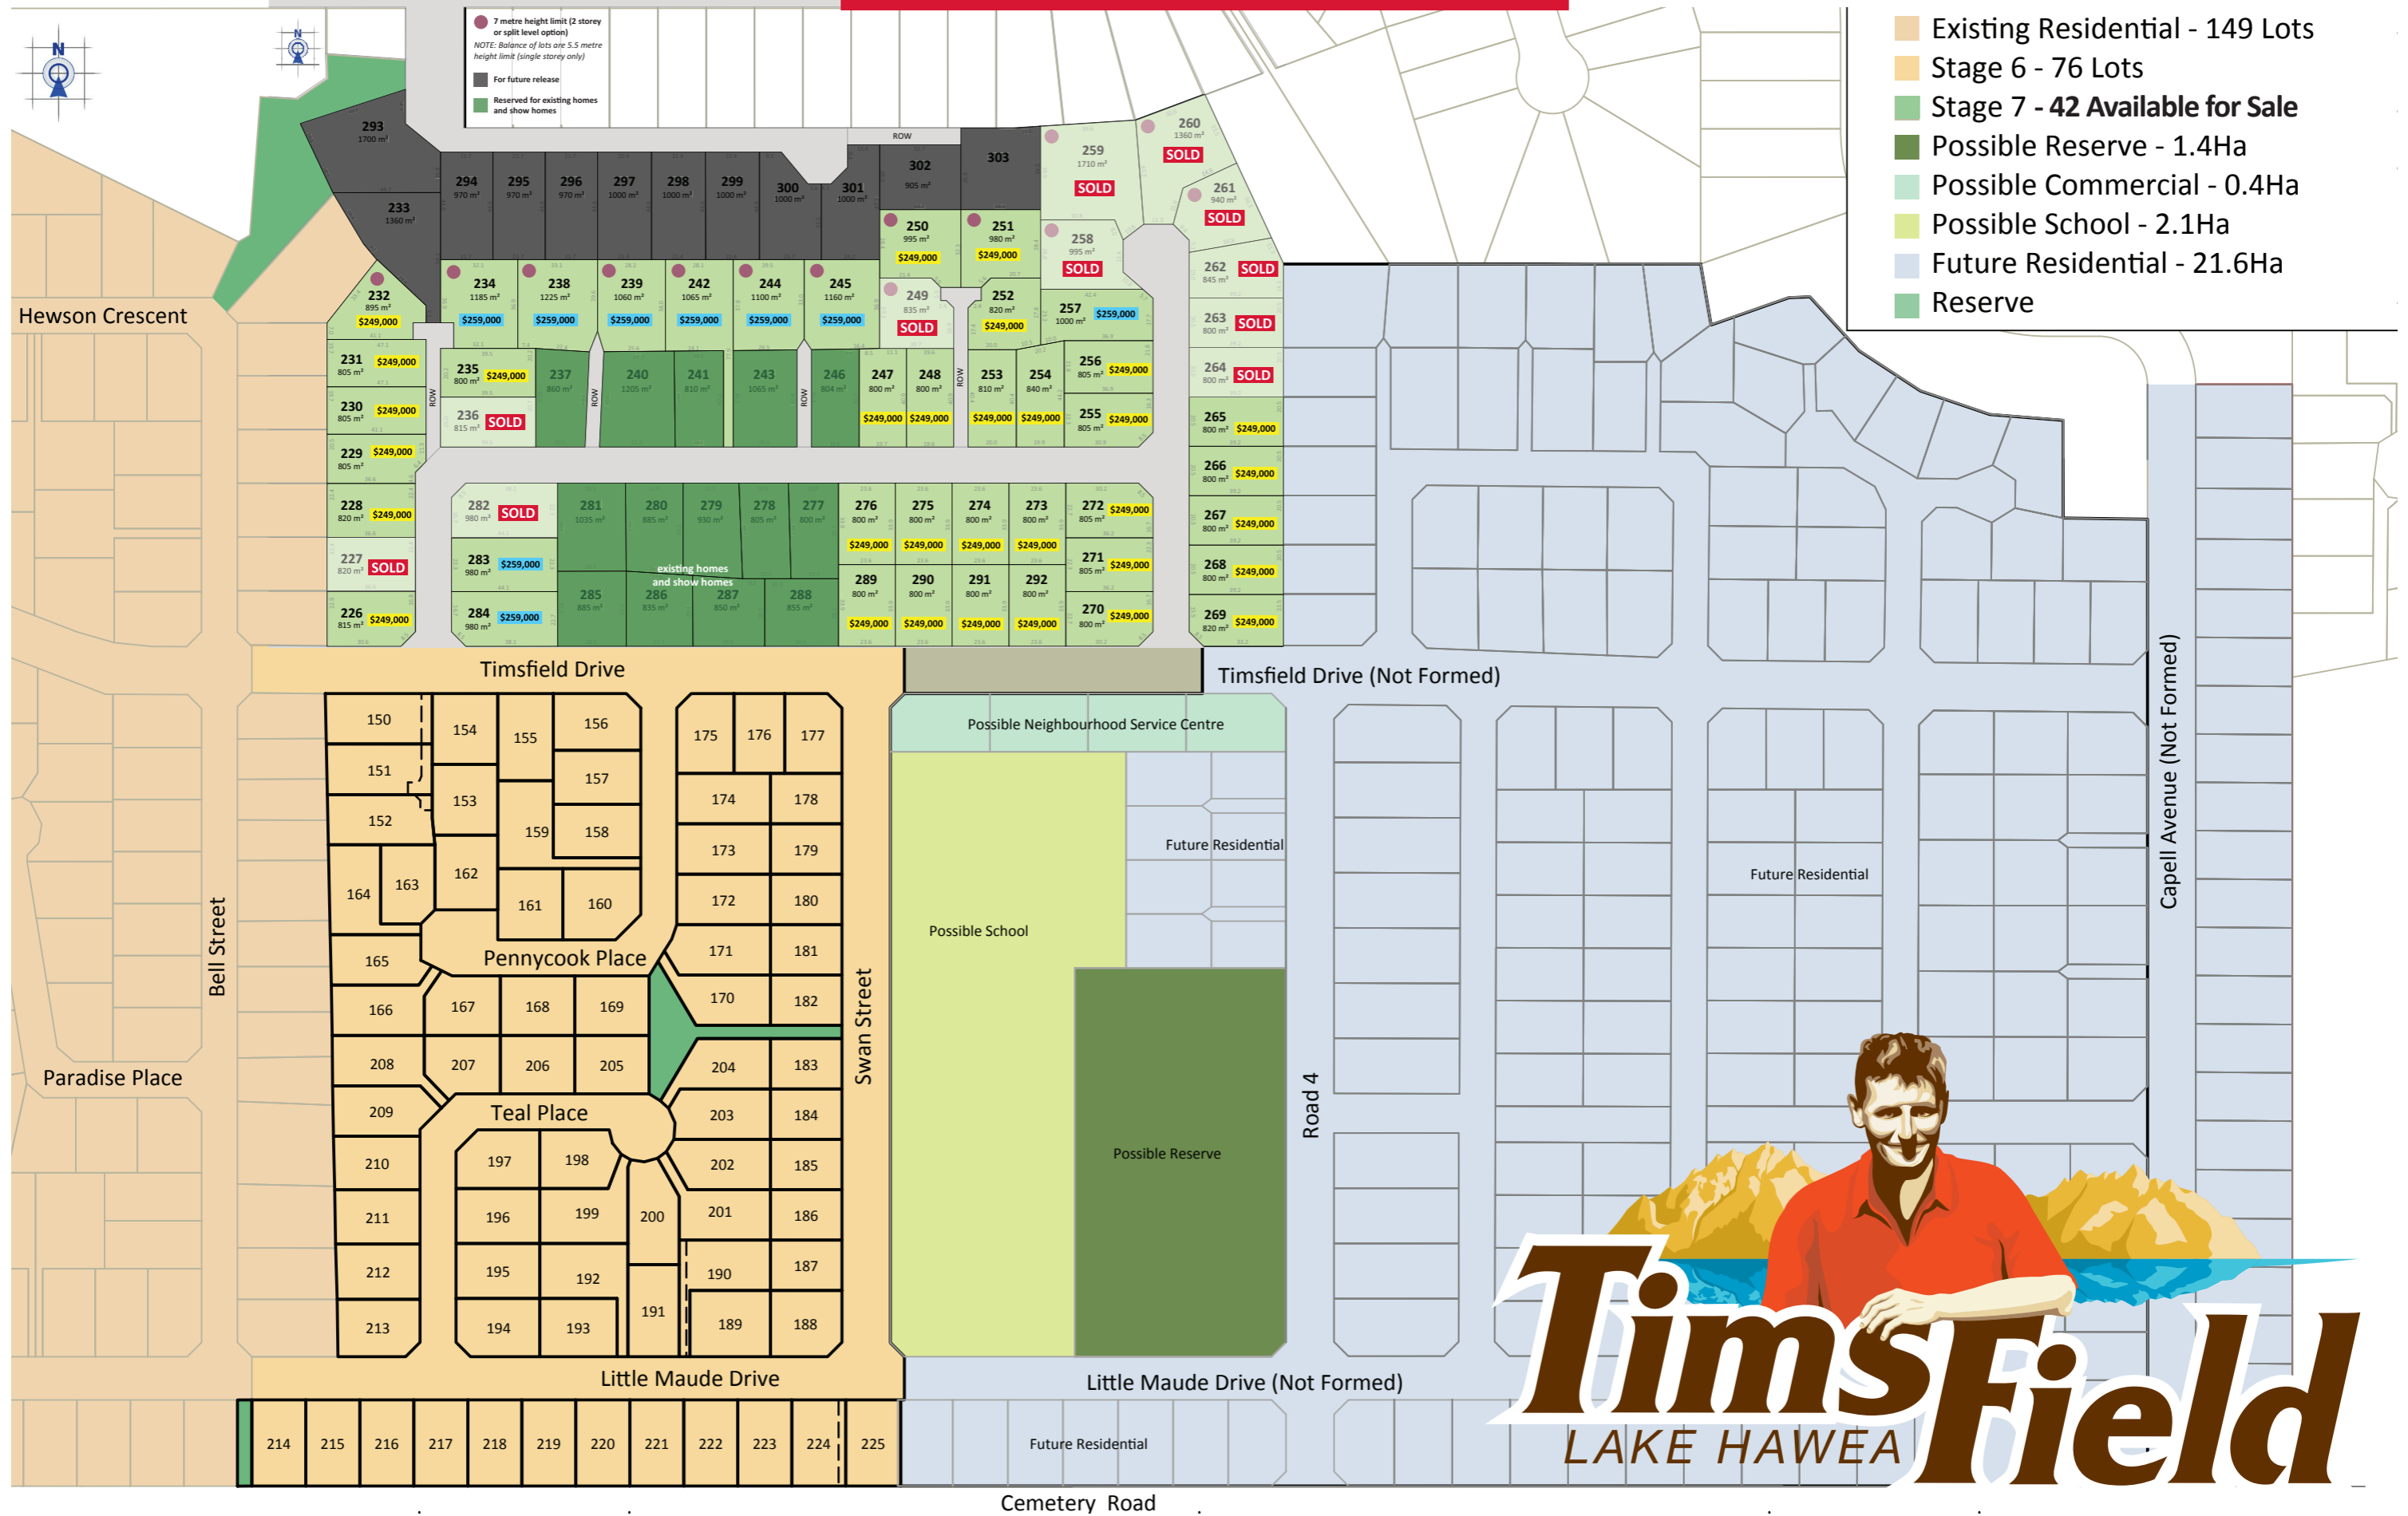

OVERALL CONCEPT PLAN

TO SECURE YOUR SECTION CONTACT US TODAY!

www.willowridge.co.nz
WILLOWRIDGE
DEVELOPMENTS LTD

Tony Brown
Director Sales & Marketing
03 443 6905 | 0274 328 284
tony@willowridge.co.nz

Allan Dippie
Development Manager
0274 334 128
allan@willowridge.co.nz

Sections sold are subject to resource consent. Marketing plan is indicative only and subject to change without notice.
www.timmsfield.co.nz