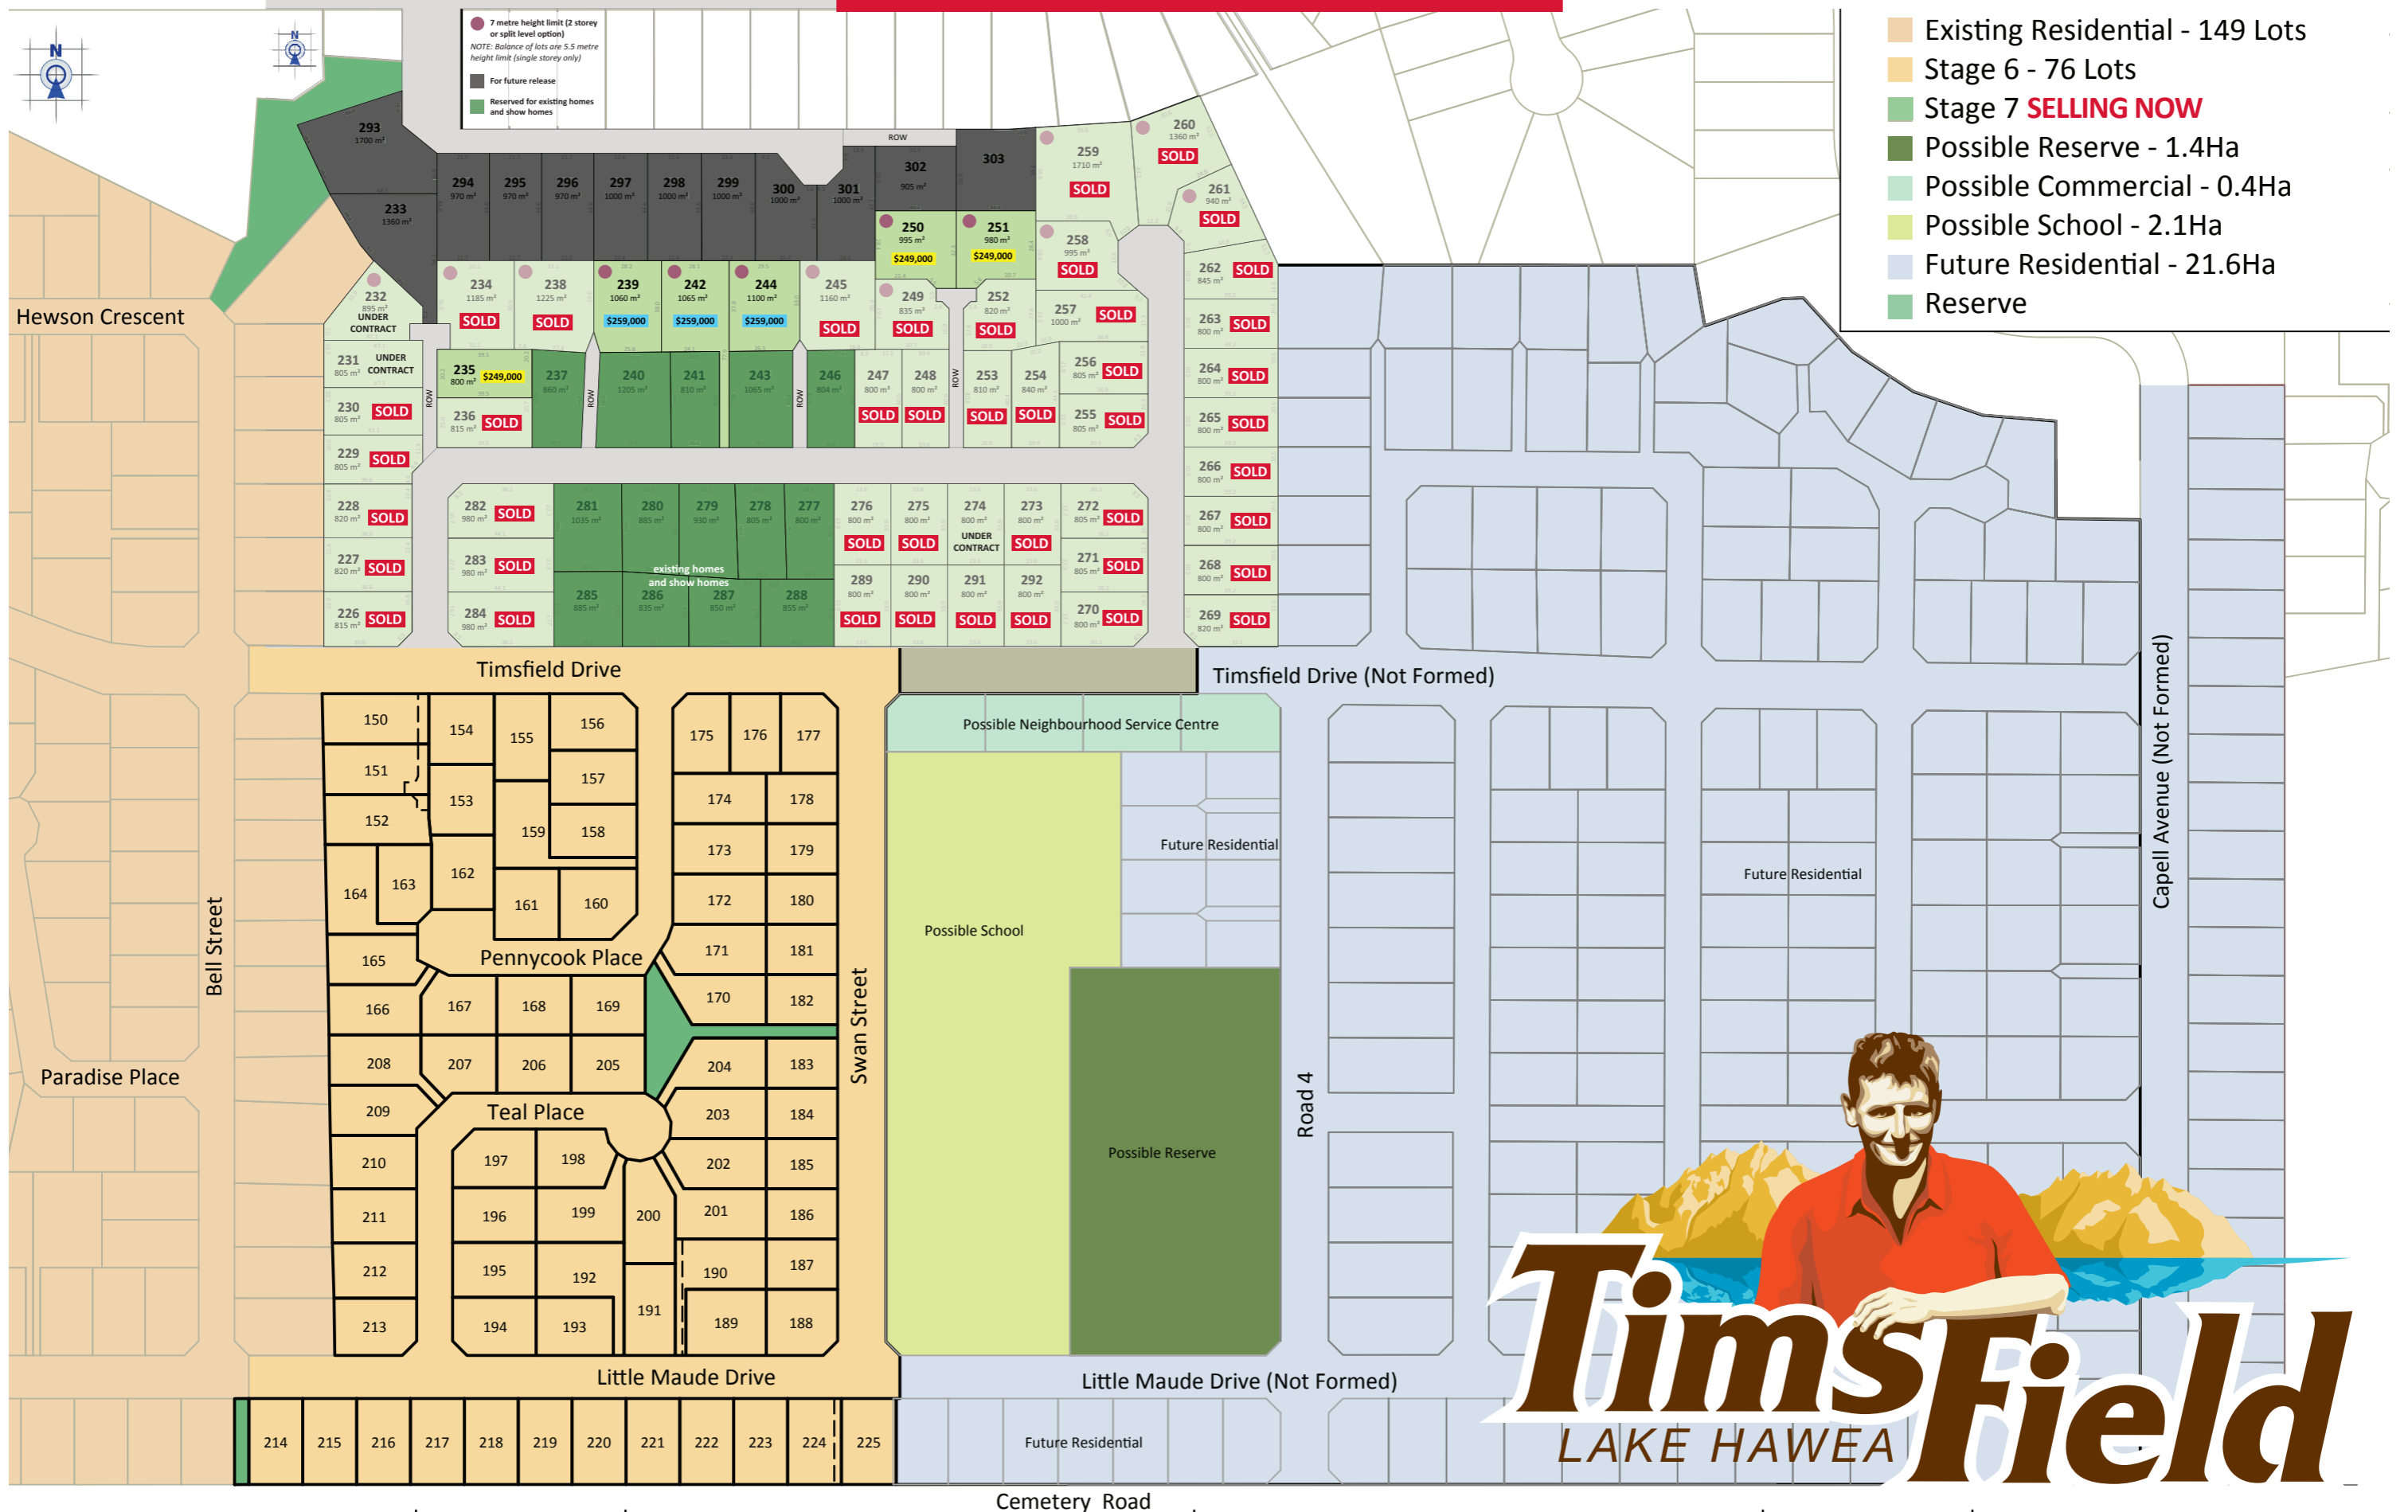

OVERALL CONCEPT PLAN

TO SECURE YOUR SECTION CONTACT US TODAY!

www.willowridge.co.nz
WILLOWRIDGE
DEVELOPMENTS LTD

Jarrod Frazer
Residential Sales & Marketing Manager
03 443 6905 | 027 251 2007
jarrod@willowridge.co.nz

Allan Dippie
Development Manager
0274 334 128
allan@willowridge.co.nz

Sections sold are subject to resource consent. Marketing plan is indicative only and subject to change without notice.

www.timmsfield.co.nz