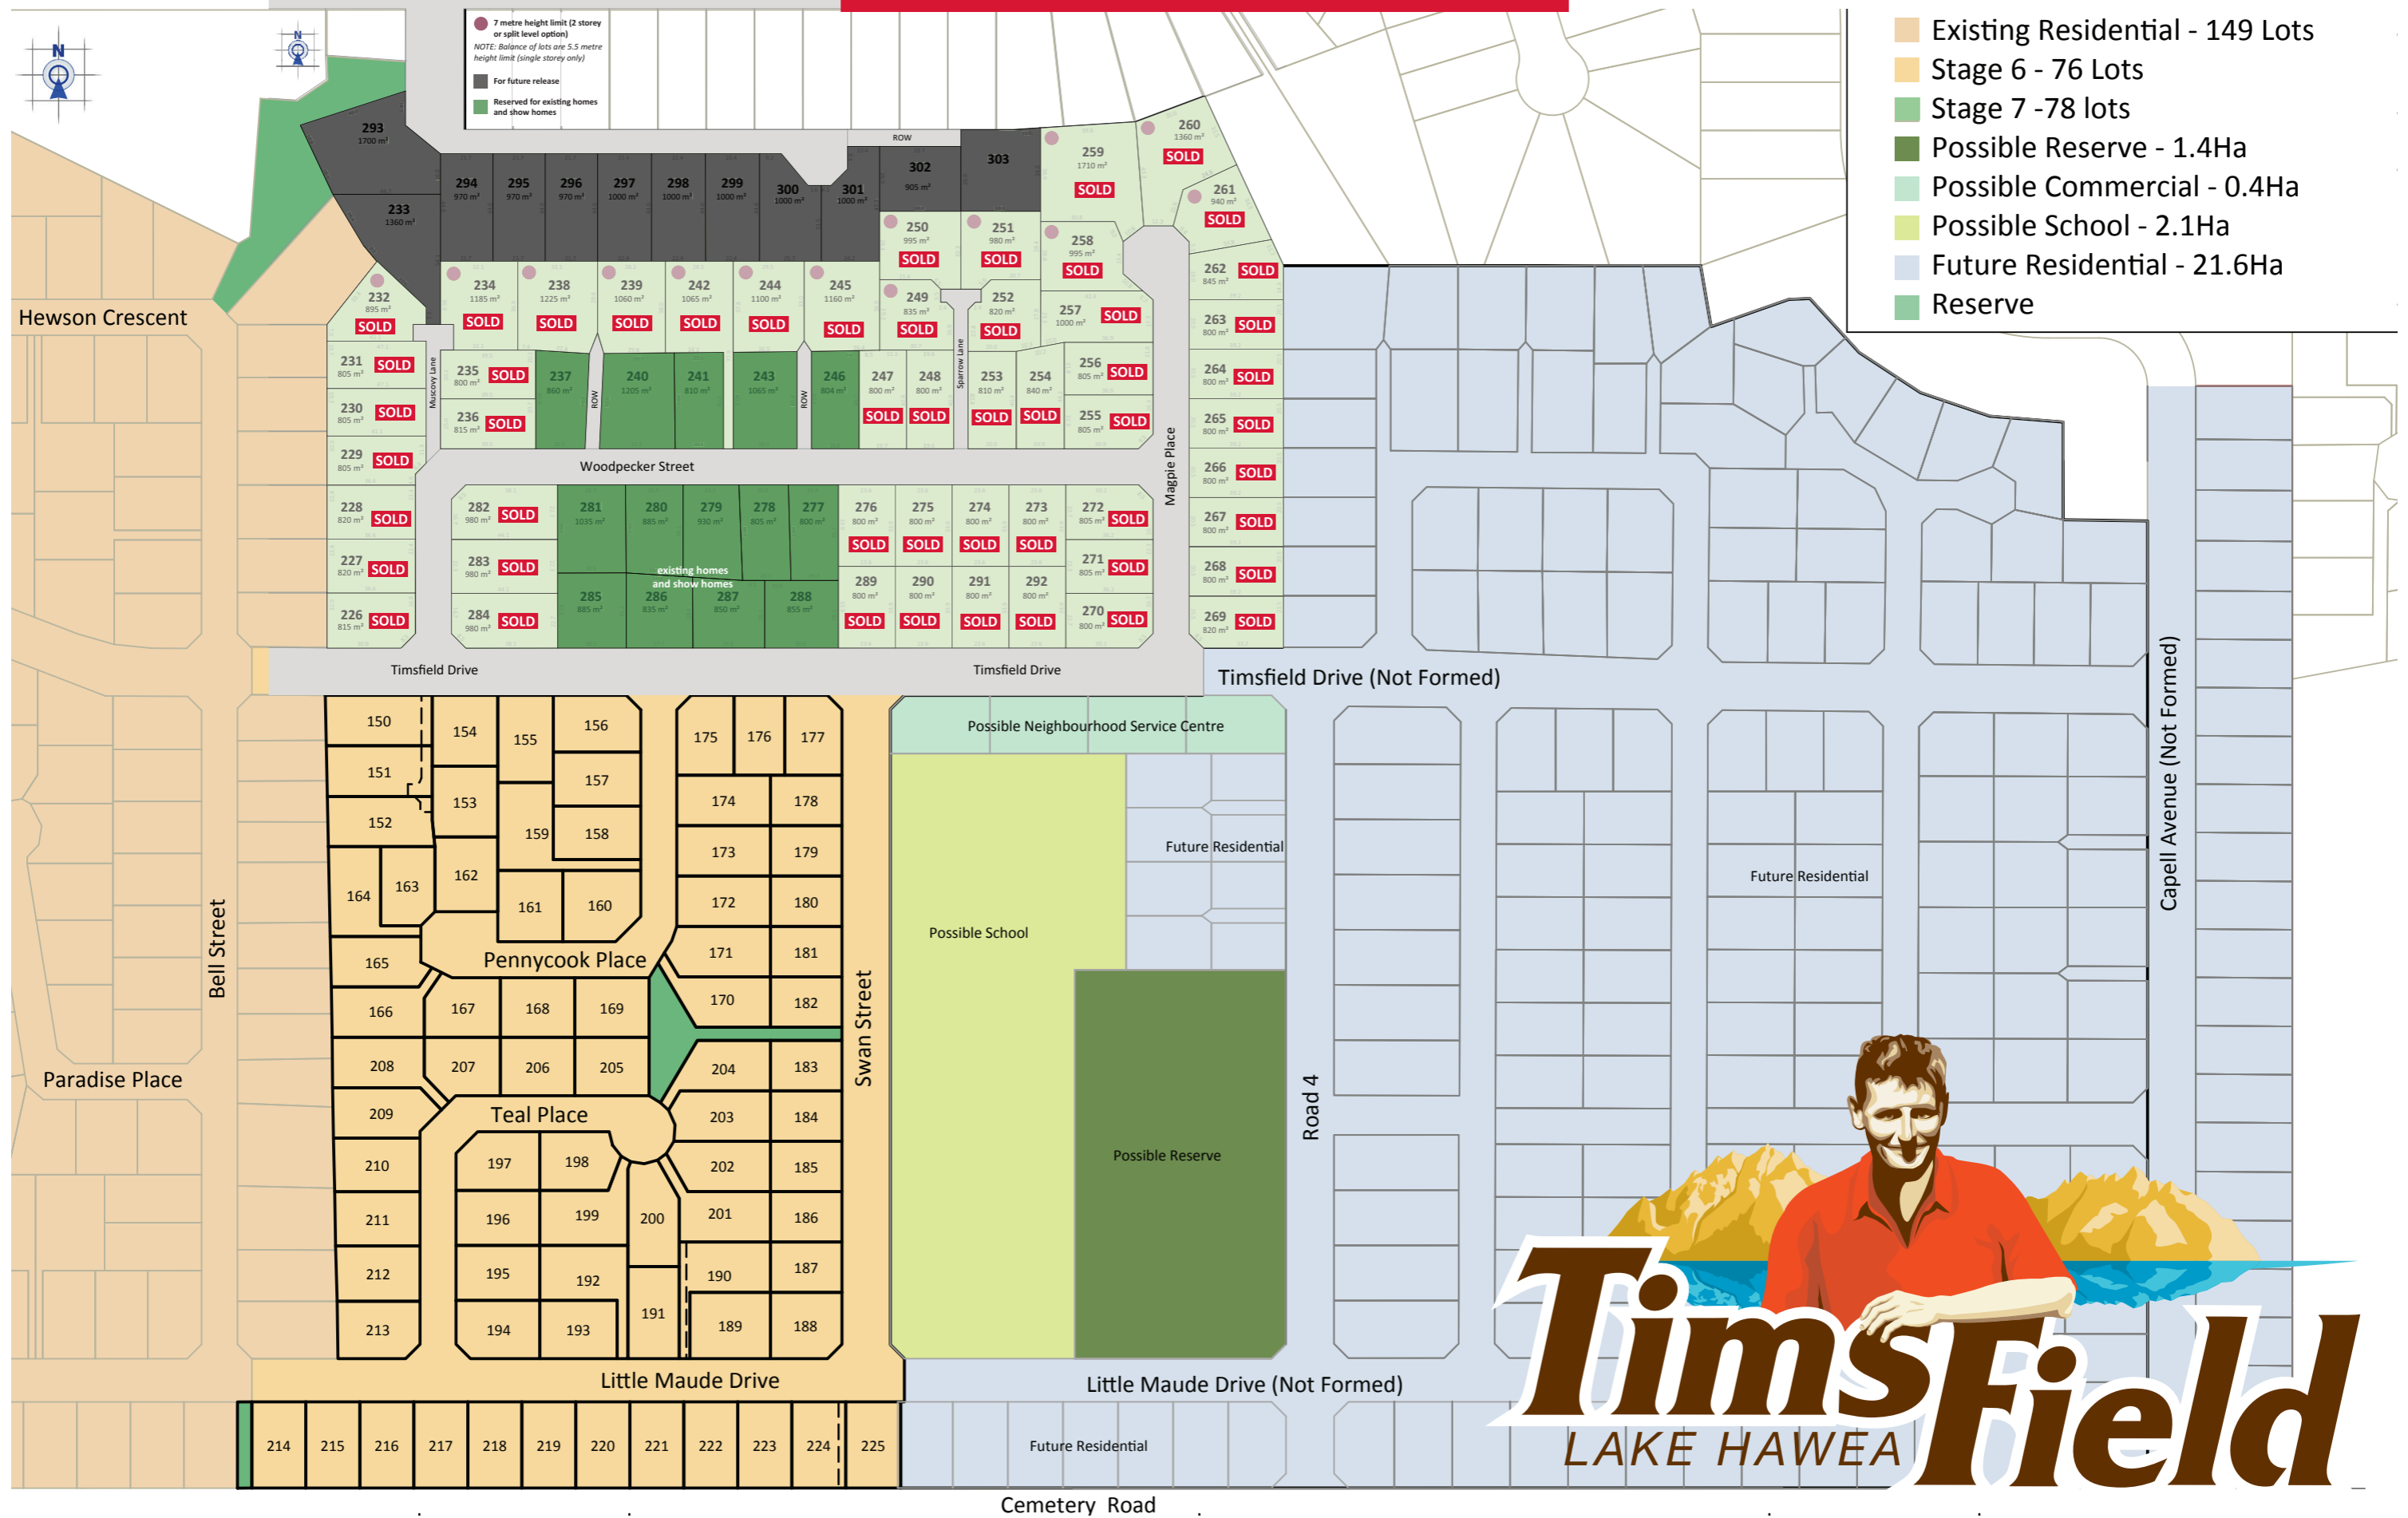

OVERALL CONCEPT PLAN

TO SECURE YOUR SECTION CONTACT US TODAY!

www.willowridge.co.nz
WILLOWRIDGE
DEVELOPMENTS LTD

Jarrod Frazer
Residential Sales & Marketing Manager
03 443 6905 | 027 251 2007
jarrod@willowridge.co.nz

Allan Dippie
Development Manager
0274 334 128
allan@willowridge.co.nz

Sections sold are subject to resource consent. Marketing plan is indicative only and subject to change without notice.

www.timsfield.co.nz