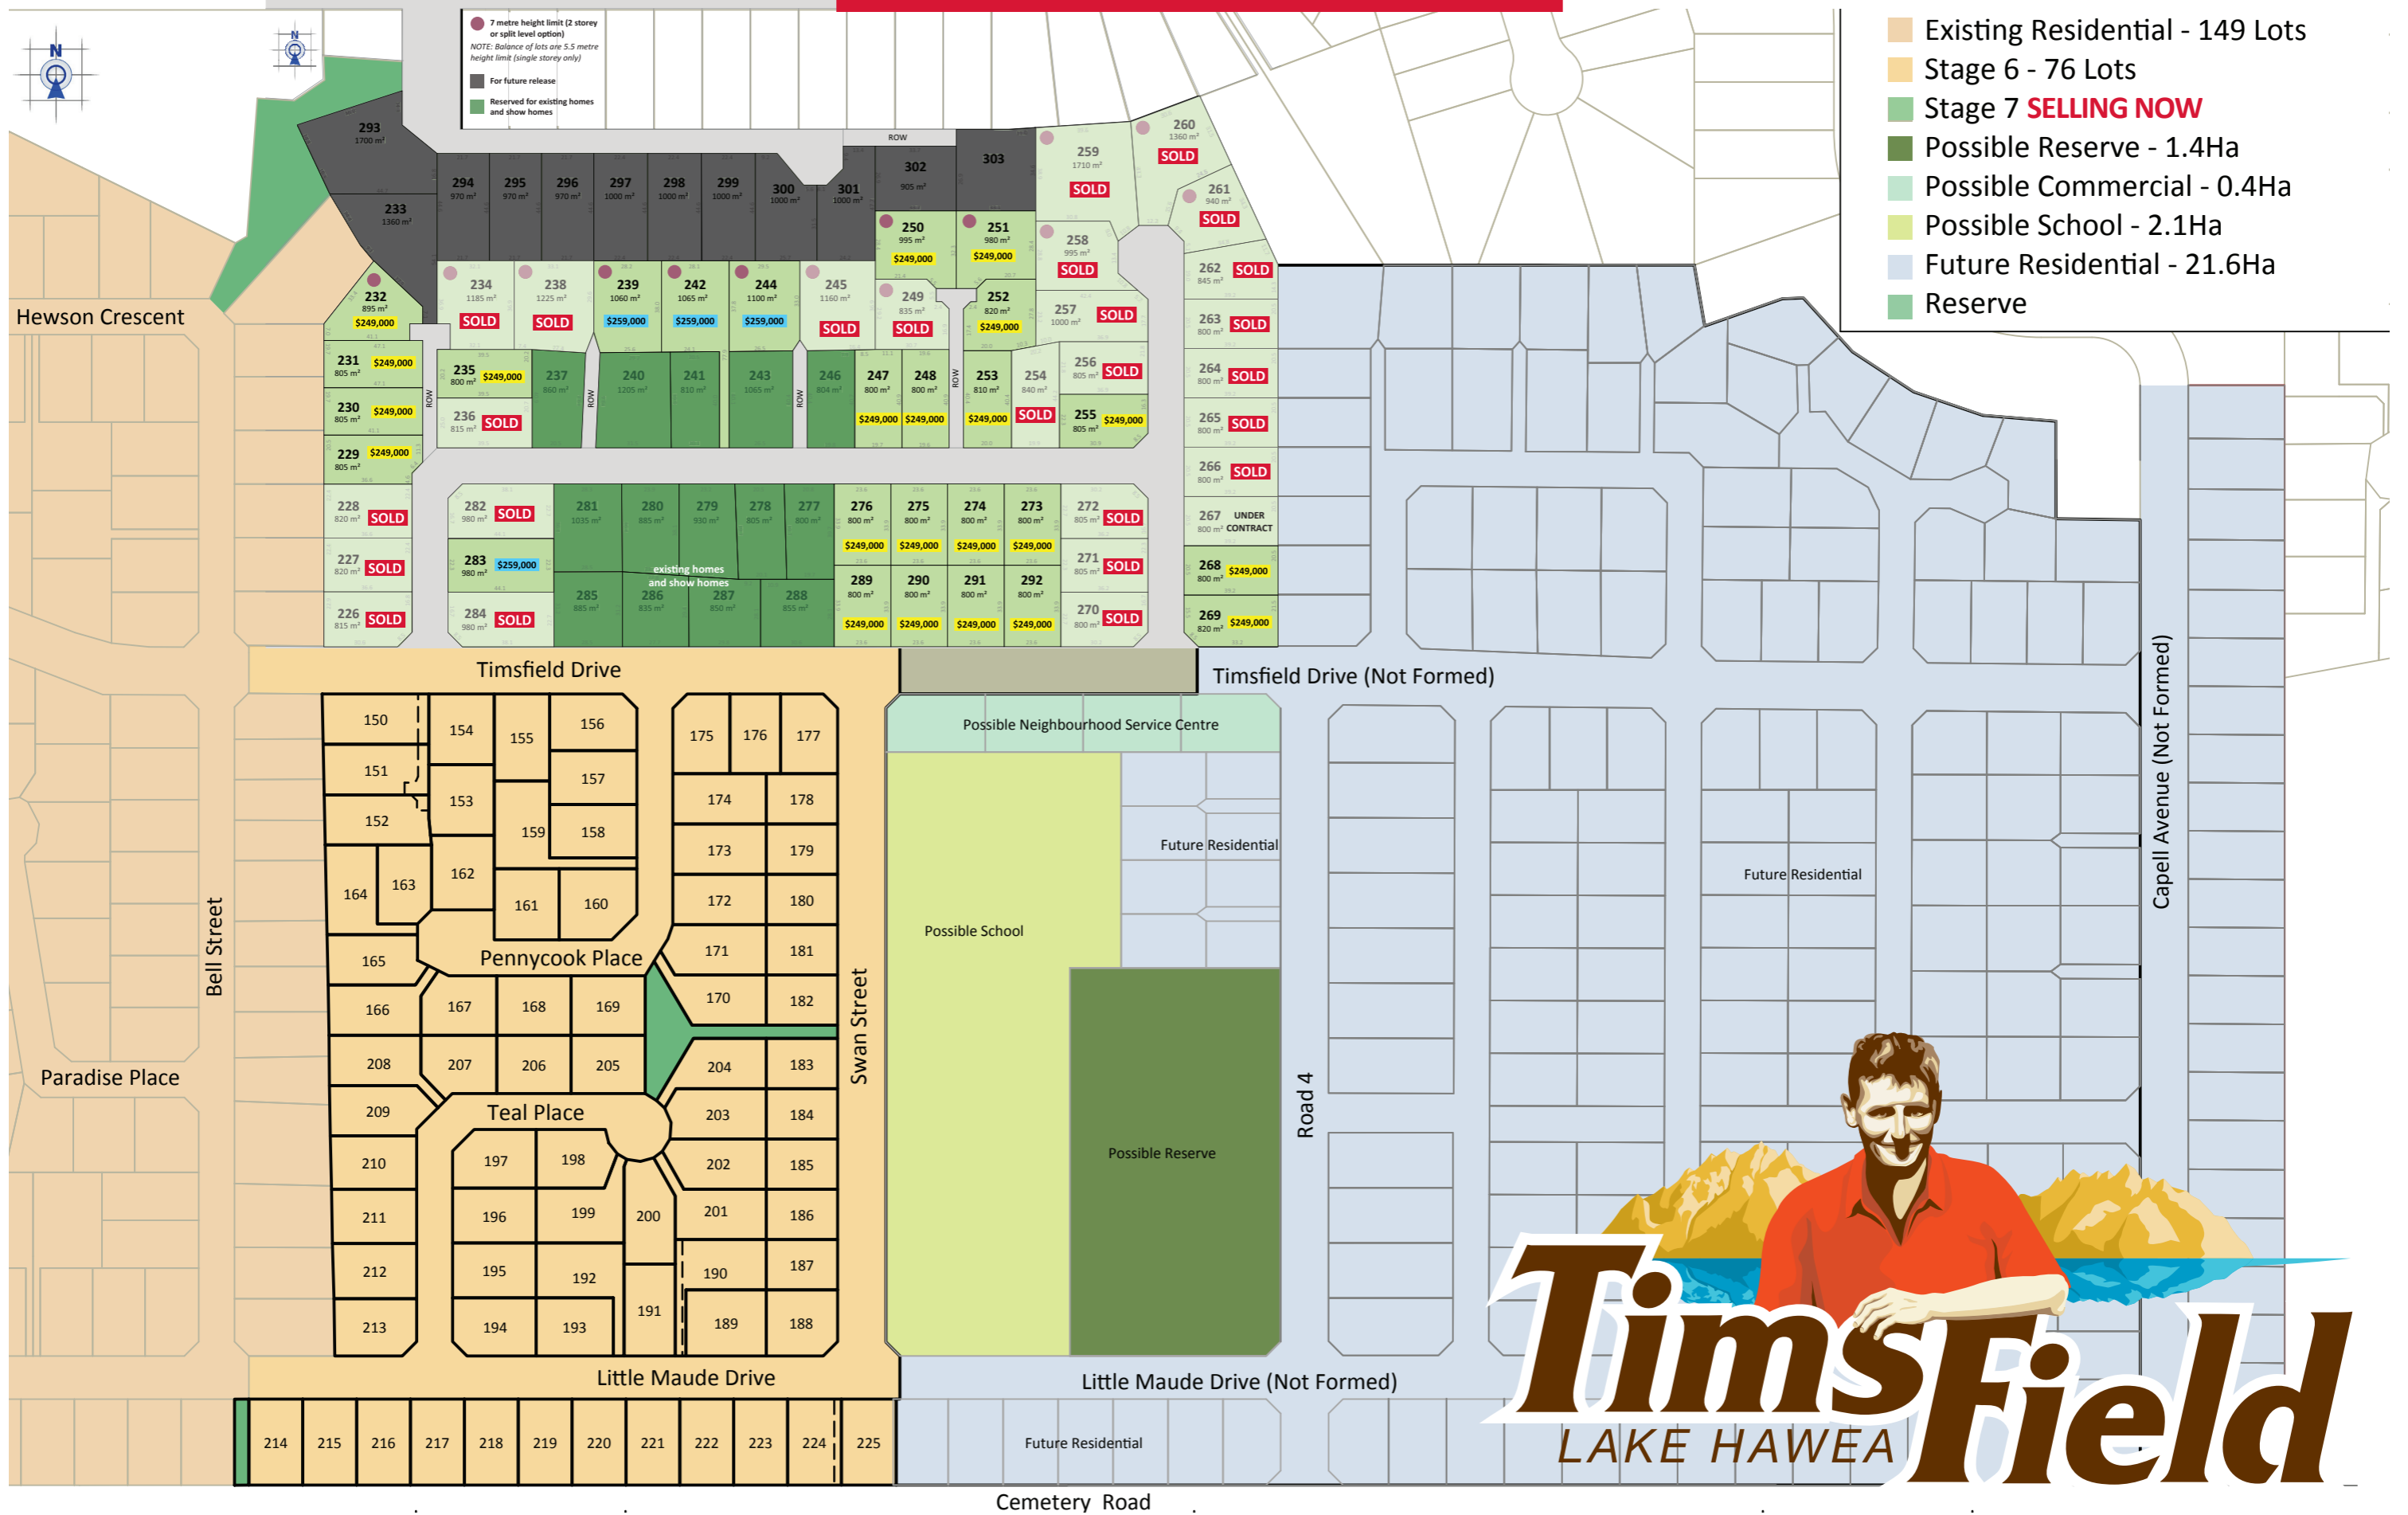

OVERALL CONCEPT PLAN

TO SECURE YOUR SECTION CONTACT US TODAY!

www.willowridge.co.nz
WILLOWRIDGE
DEVELOPMENTS LTD

Tony Brown
Director Sales & Marketing
03 443 6905 | 0274 328 284
tony@willowridge.co.nz

Allan Dippie
Development Manager
0274 334 128
allan@willowridge.co.nz

Sections sold are subject to resource consent. Marketing plan is indicative only and subject to change without notice.
www.timmsfield.co.nz