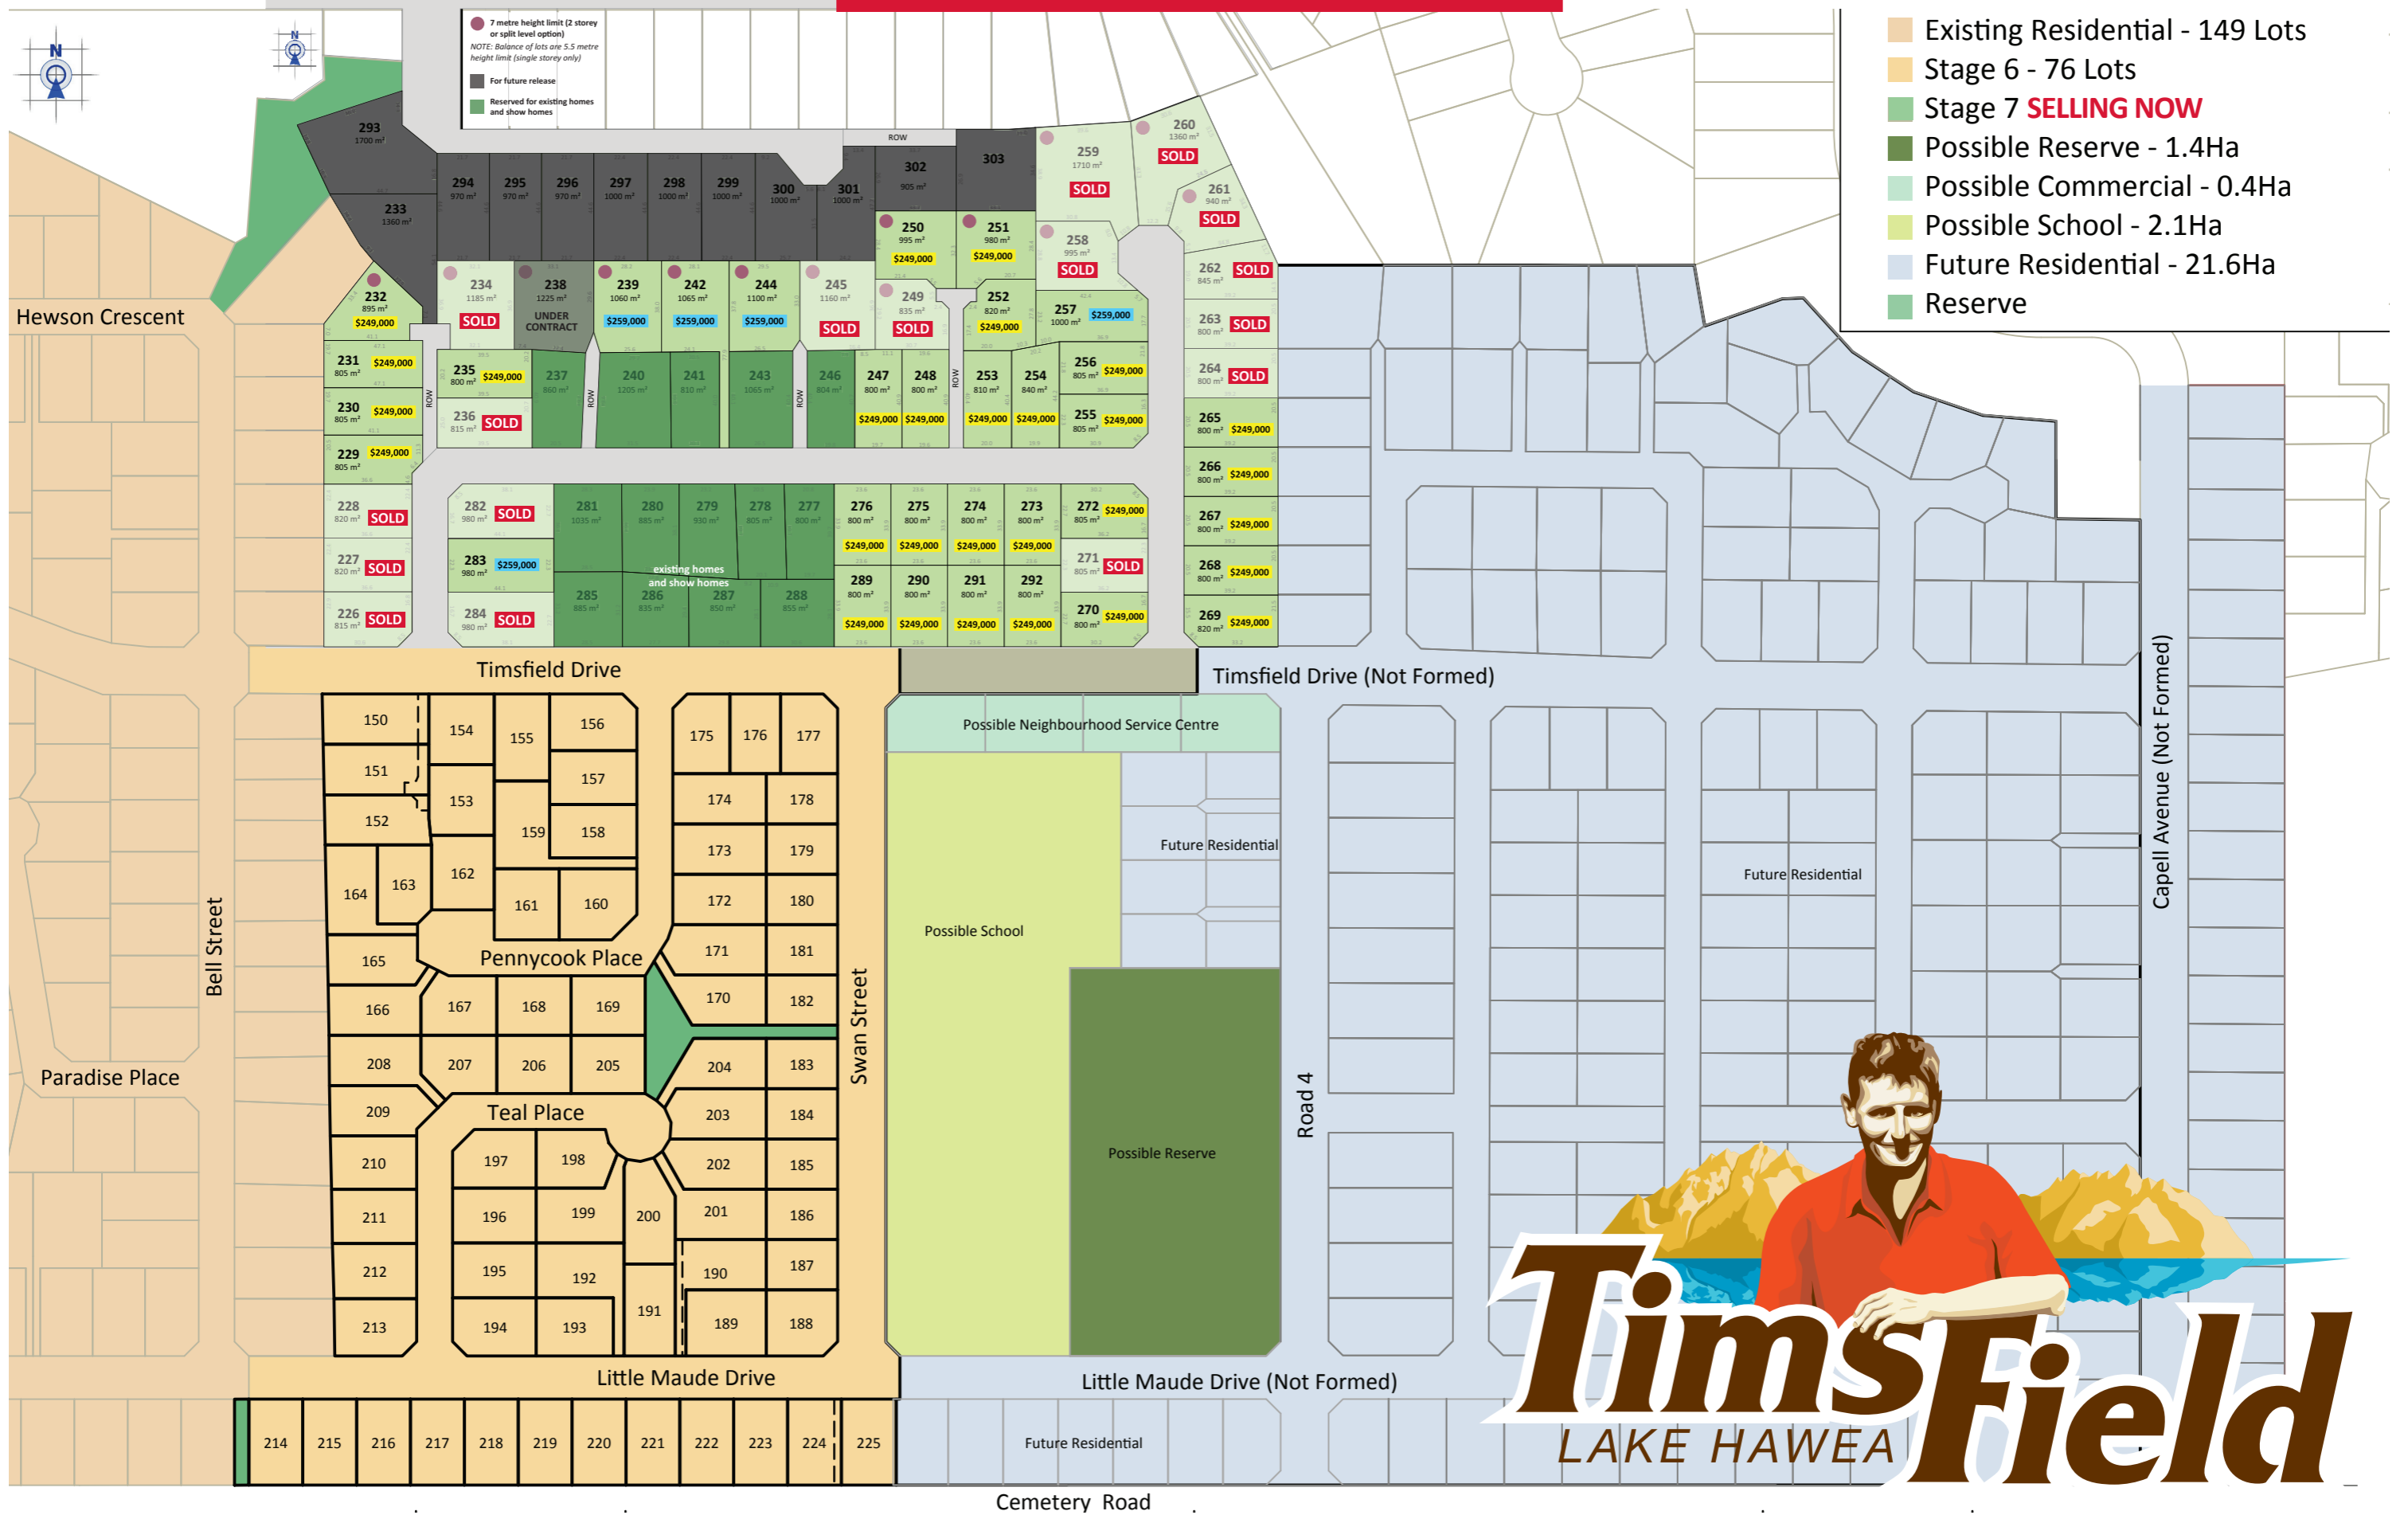

OVERALL CONCEPT PLAN

TO SECURE YOUR SECTION CONTACT US TODAY!

www.willowridge.co.nz
WILLOWRIDGE
DEVELOPMENTS LTD

Tony Brown
Director Sales & Marketing
03 443 6905 | 0274 328 284
tony@willowridge.co.nz

Allan Dippie
Development Manager
0274 334 128
allan@willowridge.co.nz

Sections sold are subject to resource consent. Marketing plan is indicative only and subject to change without notice.

www.timmsfield.co.nz