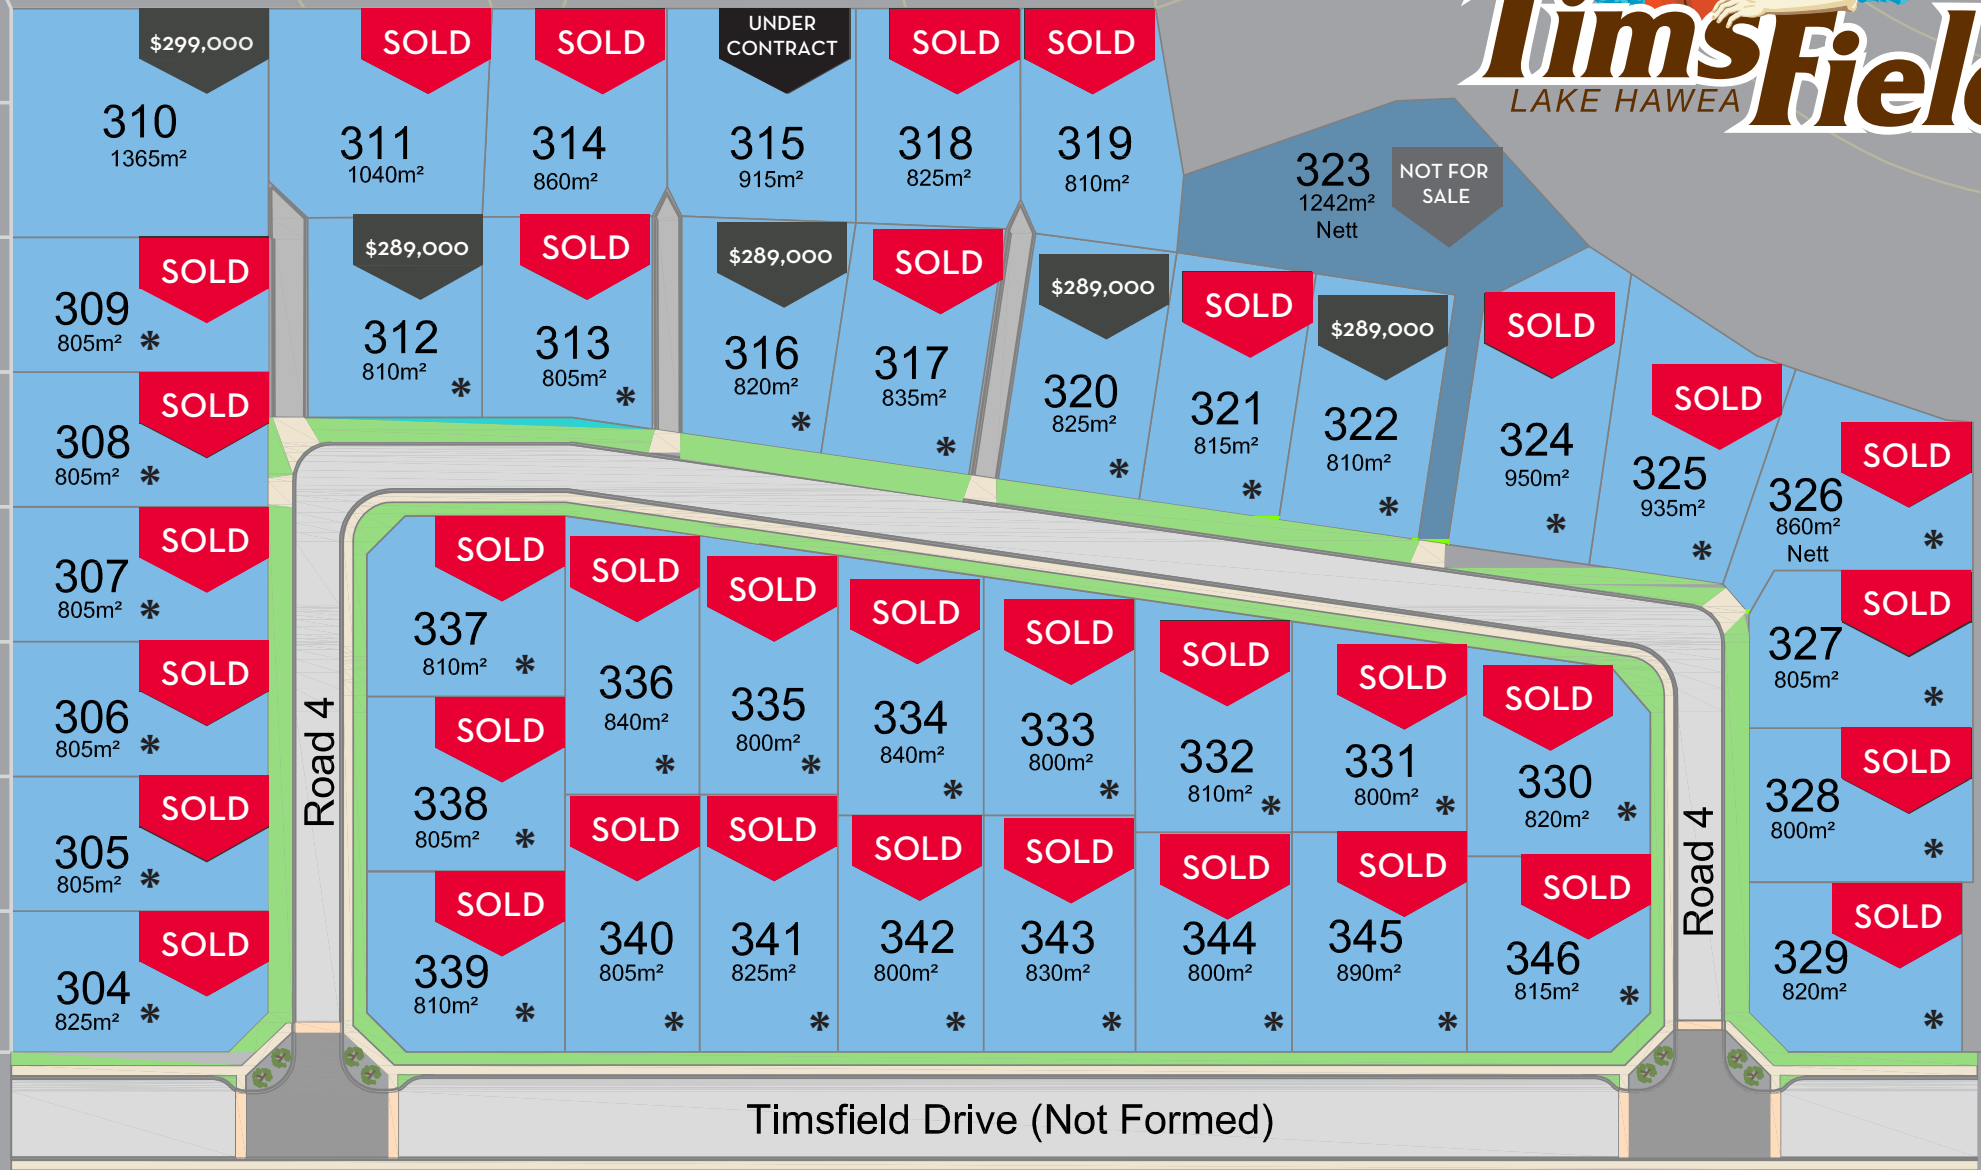

STAGE 8 – NEW RELEASE SECTIONS

TO SECURE YOUR SECTION CONTACT US TODAY!

www.willowridge.co.nz
WILLOWRIDGE
DEVELOPMENTS LTD

Jarrod Frazer
Residential Sales & Marketing Manager
03 443 6905 | 027 251 2007
jarrod@willowridge.co.nz

Allan Dippie
Development Manager
0274 334 128
allan@willowridge.co.nz

Sections sold are subject to resource consent. Marketing plan is indicative only and subject to change without notice.

www.timsfield.co.nz